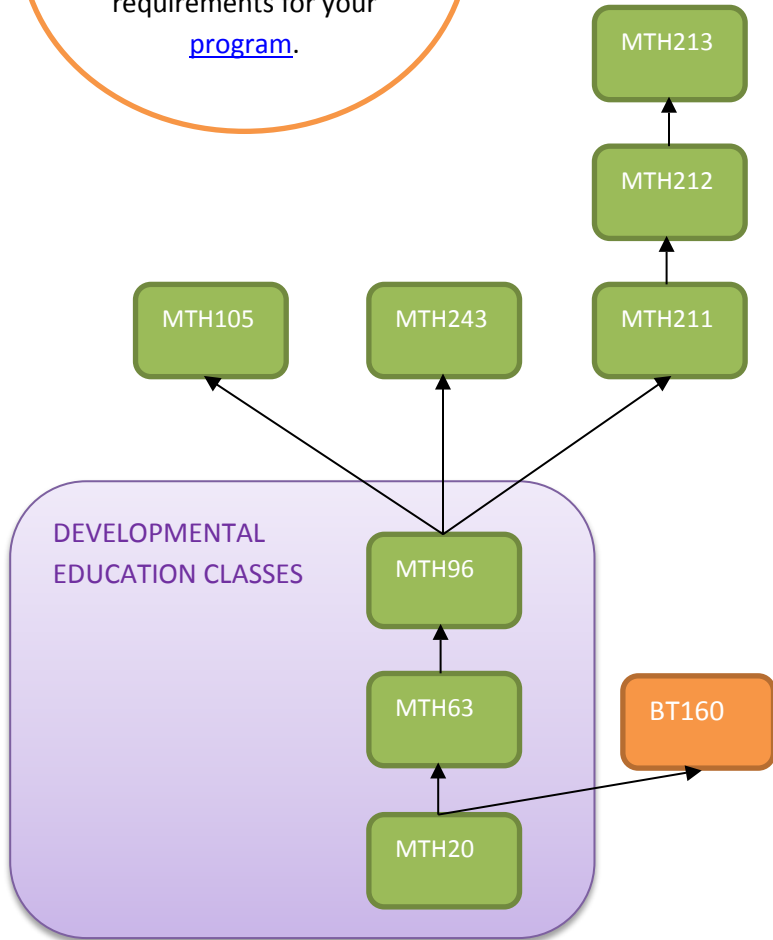

University Transfer (Humanities, Social Sciences, Elementary Education) & Associate of Applied Science/Certificate (Business Technology and Other Career/Technical) Math Options

See [catalog](#) for [course descriptions](#), prerequisites, and specific math requirements for your [program](#).

University Transfer (Science, Engineering, Math, Business, Pre-Professional Medicine) Math Options

See [catalog](#) for [course descriptions](#), prerequisites, and specific math requirements for your [program](#).