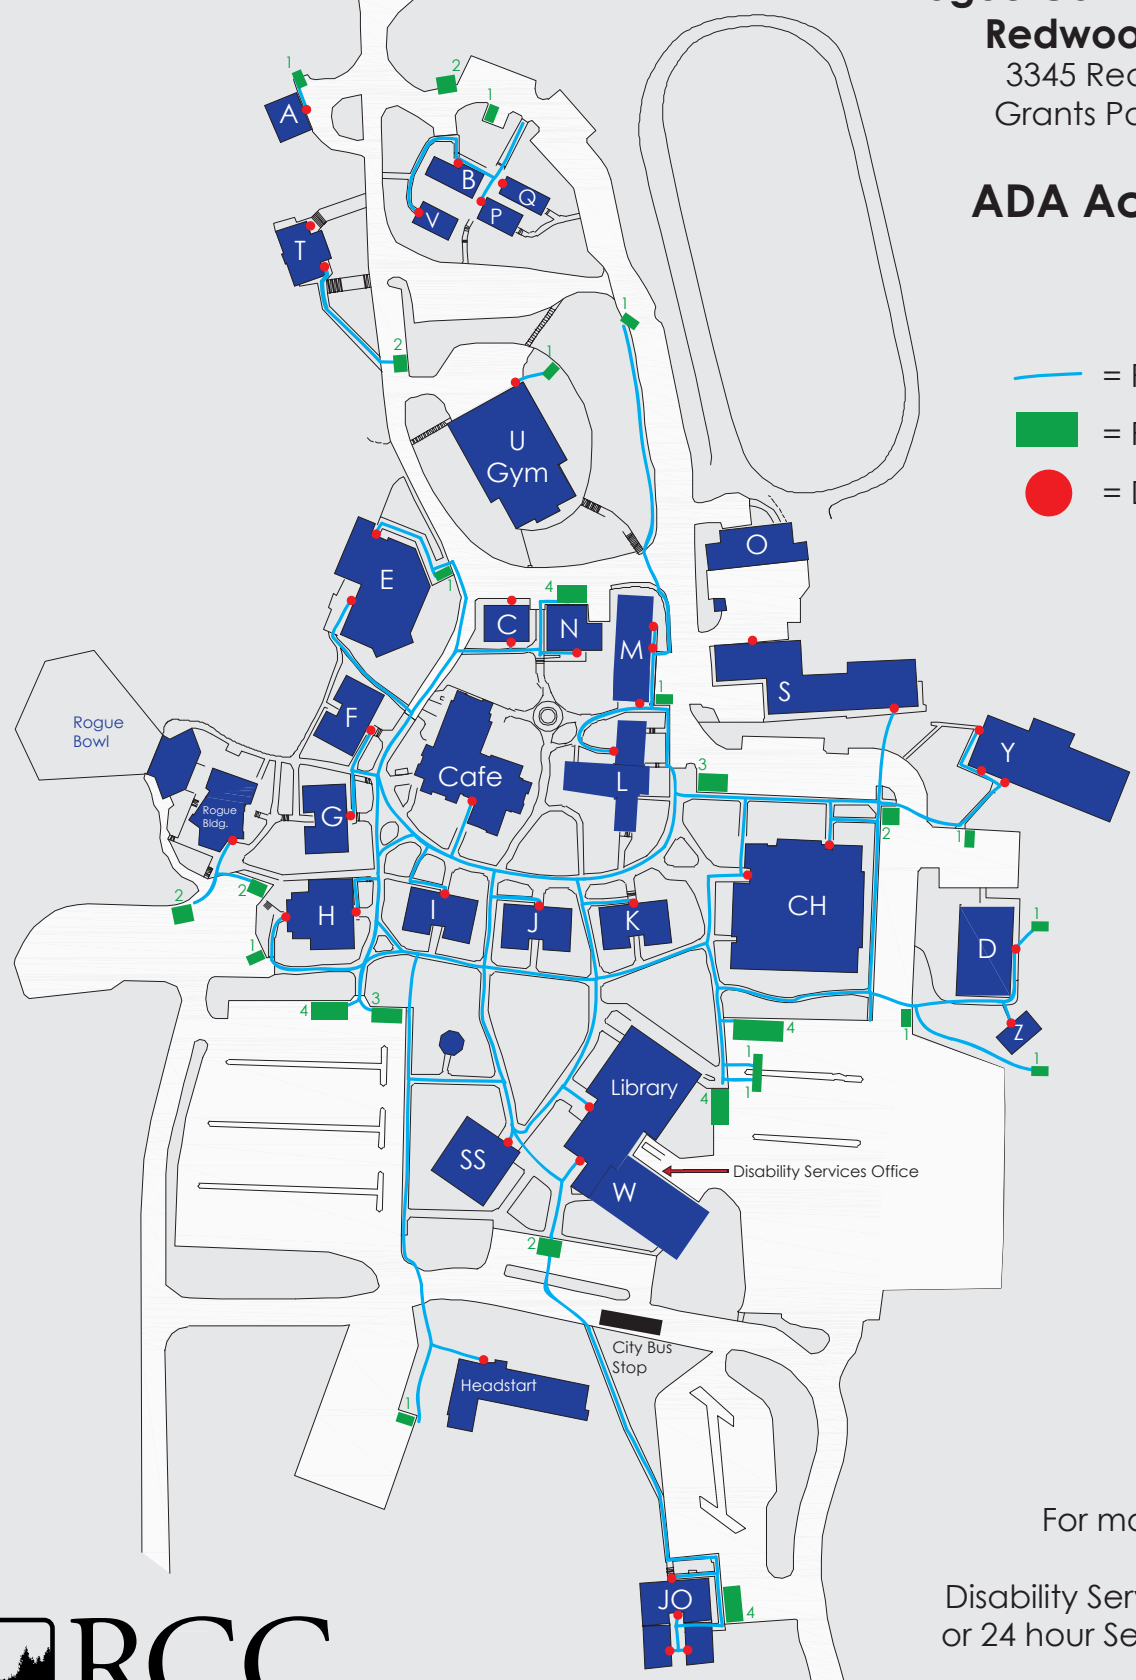

Redwood Hwy.

**Rogue Community College
Redwood Campus**
3345 Redwood Hwy.
Grants Pass, OR 97527

ADA Access Map

-  = Paths
-  = Parking Spaces
-  = Doors

For more information,
contact:
Disability Services at 541-956-7337,
or 24 hour Security at 541-218-2930