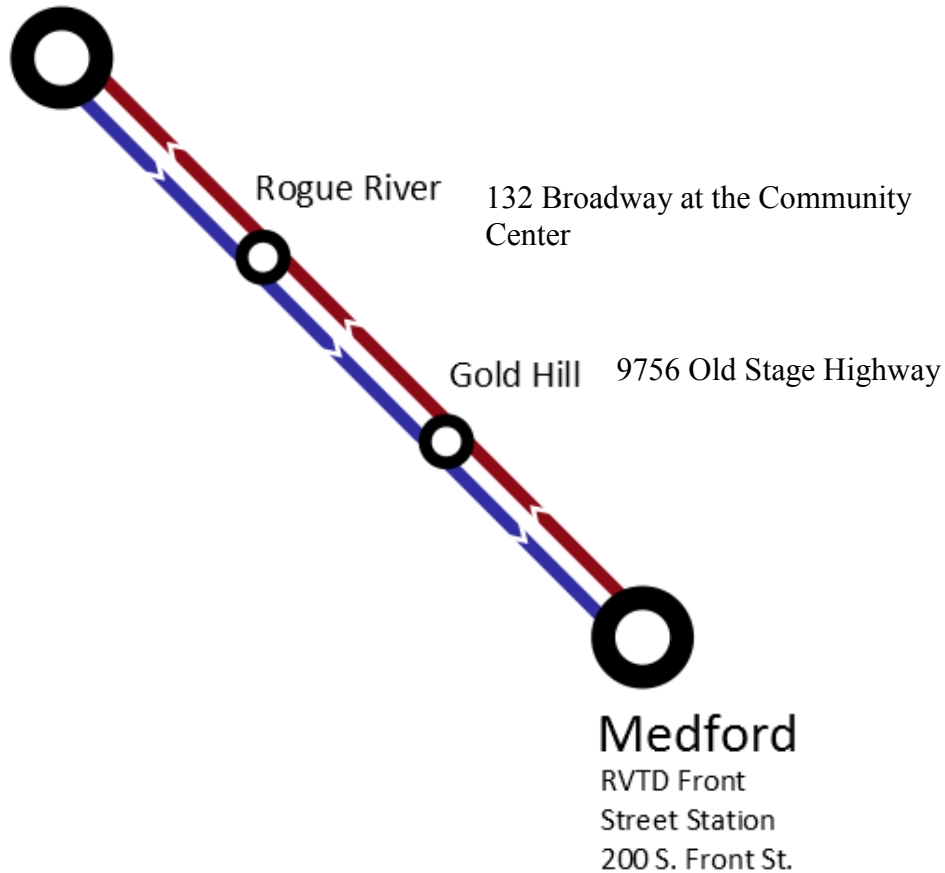

- Service Available Monday - Friday,
- Bus boards at bays near 10th Street in Medford
- For schedule information or other inquiries call: 541-474-5452 ext. 2

Rogue Valley Commuter Line

Grants Pass

Anne Basker
Auditorium
500 NW 6th St

Grants Pass to Medford

	Grants Pass	Rogue River	Gold Hill	RVTD FSS
AM	6:35	6:55	7:10	7:35
	7:35	7:55	8:10	8:35
	11:05	11:25	11:40	12:05
PM	3:15	3:35	3:50	4:15
	4:15	4:35	4:50	5:15

Medford to Grants Pass

	RVTD FSS	Gold Hill	Rogue River	Grants Pass
AM	7:45	8:10	8:25	8:45
	8:45	9:10	9:25	9:45
	12:15	12:40	12:55	1:15
PM	4:25	4:50	5:05	5:25
	5:25	5:50	6:05	6:25

Full ride guide available at dispatch window