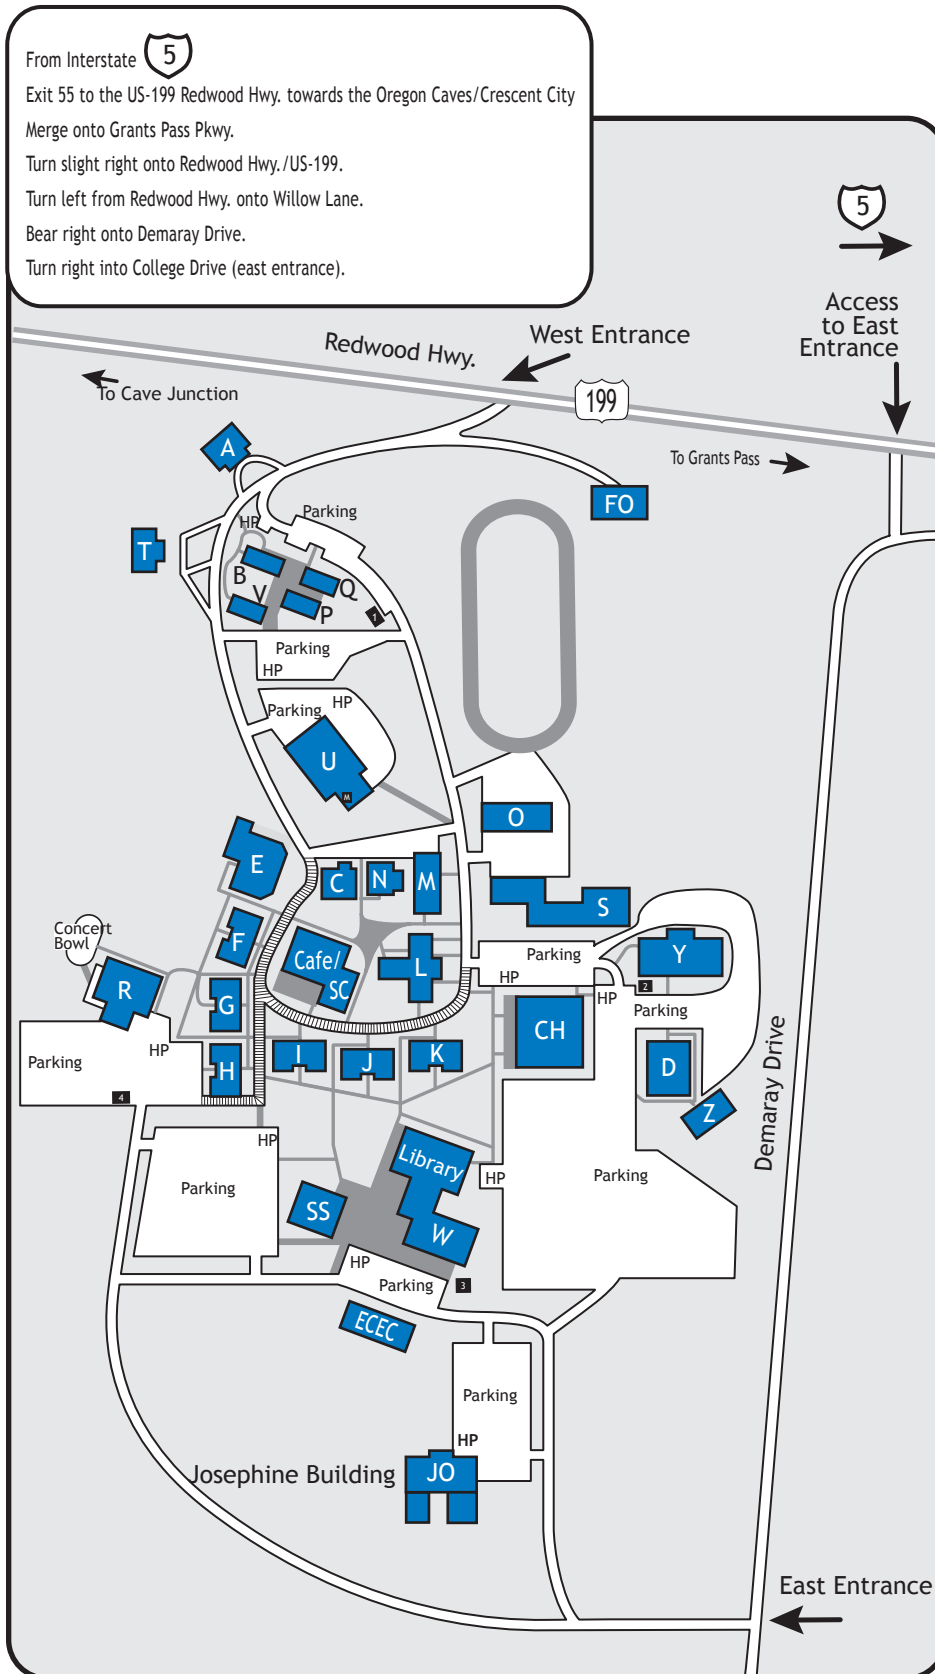

# REDWOOD CAMPUS, GRANTS PASS

www.roguecc.edu/Maps

3345 Redwood Highway, Grants Pass, OR 97527

541-956-7500

From Interstate   
 Exit 55 to the US-199 Redwood Hwy. towards the Oregon Caves/Crescent City  
 Merge onto Grants Pass Pkwy.  
 Turn slight right onto Redwood Hwy./US-199.  
 Turn left from Redwood Hwy. onto Willow Lane.  
 Bear right onto Demaray Drive.  
 Turn right into College Drive (east entrance).