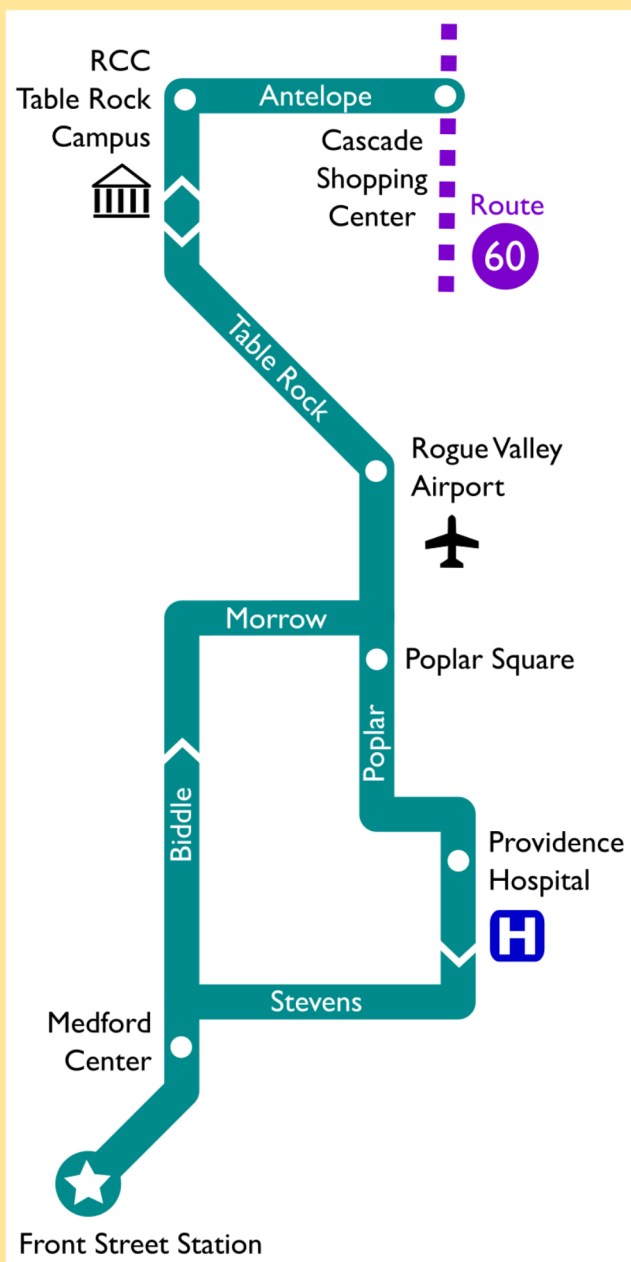

Route 61 RCC Table Rock

Beginning September 25th a new route will provide service once each hour to areas along Biddle, Table Rock Rd., Antelope, Poplar and Stevens.

(A full schedule is on the back).

Service is available Monday through Friday beginning at 6:00am and ending at 8:00pm, Saturday routes will run 7:00am-6:00pm.

On the Route 61 you can get to:

- ◆ Food 4 Less, north Fred Meyer and Poplar Square
- ◆ Medford Center, Bear Creek Plaza, Providence Hospital
- ◆ Airport
- ◆ RCC Table Rock Campus, Carestream, ODOT and County offices
- ◆ Cascade Shopping Center

Front Street Station	Medford Center	Poplar Square	Airport	Table Rock Campus	Cascade Ctr	Table Rock Campus	Airport	Poplar Square	Medford Center	Front Street Station
6:00 AM	6:05 AM	6:11 AM	6:20 AM	6:31 AM	6:40 AM	6:47 AM	7:01 AM	7:07 AM	7:16 AM	7:19 AM
7:00 AM	7:05 AM	7:11 AM	7:20 AM	7:31 AM	7:40 AM	7:47 AM	8:01 AM	8:07 AM	8:16 AM	8:19 AM
8:00 AM	8:05 AM	8:11 AM	8:20 AM	8:31 AM	8:40 AM	8:47 AM	9:01 AM	9:07 AM	9:16 AM	9:19 AM
9:00 AM	9:05 AM	9:11 AM	9:20 AM	9:31 AM	9:40 AM	9:47 AM	10:01 AM	10:07 AM	10:16 AM	10:19 AM
10:00 AM	10:05 AM	10:11 AM	10:20 AM	10:31 AM	10:40 AM	10:47 AM	11:01 AM	11:07 AM	11:16 AM	11:19 AM
11:00 AM	11:05 AM	11:11 AM	11:20 AM	11:31 AM	11:40 AM	11:47 AM	12:01 PM	12:07 PM	12:16 PM	12:19 PM
12:00 PM	12:05 PM	12:11 PM	12:20 PM	12:31 PM	12:40 PM	12:47 PM	1:01 PM	1:07 PM	1:16 PM	1:19 PM
1:00 PM	1:05 PM	1:11 PM	1:20 PM	1:31 PM	1:40 PM	1:47 PM	2:01 PM	2:07 PM	2:16 PM	2:19 PM
2:00 PM	2:05 PM	2:11 PM	2:20 PM	2:31 PM	2:40 PM	2:47 PM	3:01 PM	3:07 PM	3:16 PM	3:19 PM
3:00 PM	3:05 PM	3:11 PM	3:20 PM	3:31 PM	3:40 PM	3:47 PM	4:01 PM	4:07 PM	4:16 PM	4:19 PM
4:00 PM	4:05 PM	4:11 PM	4:20 PM	4:31 PM	4:40 PM	4:47 PM	5:01 PM	5:07 PM	5:16 PM	5:19 PM
5:00 PM	5:05 PM	5:11 PM	5:20 PM	5:31 PM	5:40 PM	5:47 PM	6:01 PM	6:07 PM	6:16 PM	6:19 PM
6:00 PM	6:05 PM	6:11 PM	6:20 PM	6:31 PM	6:40 PM	6:47 PM	7:01 PM	7:07 PM	7:16 PM	7:19 PM
7:00 PM	7:05 PM	7:11 PM	7:20 PM	7:31 PM	7:40 PM	7:47 PM	8:01 PM	8:07 PM	8:16 PM	8:19 PM