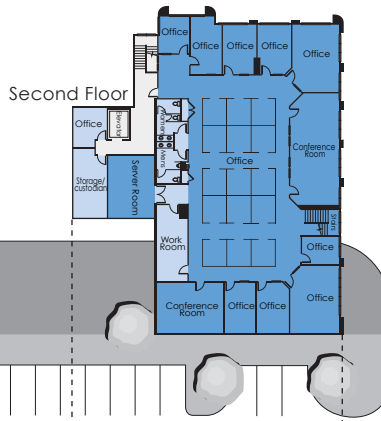

TABLE ROCK CAMPUS, WHITE CITY

Building A

www.roguecc.edu/maps
7800 Pacific Ave., White City, OR 97503
541-956-7500

- All gender, single use, ADA restroom
- Bike Racks
- Designated smoking areas
- Room 179 - Mothering room

Pacific Avenue

Visitor Parking

Avenue C

Student Parking

Updated 7/13/2021

- TRC-A 104 Library Lab and Student Study Area
- TRC-A 108 Library Faculty
- TRC-A 117 Criminal Justice/Juvenile Corrections/ROLEA
- TRC-A 117 Emergency Services Programs
- TRC-A 117 EMT/EMS
- TRC-A 117 Fire Science/Wildland Firefighting
- TRC-A 117 Paramedic
- TRC-A 122 Classroom
- TRC-A 123 A IP/video classroom
- TRC-A 123 B ABS
- TRC-A 123 C Lane Physical Therapy Assistant, LBCC Occupational Therapy
- TRC-A 123 D ABS
- TRC-A 124 Classroom
- TRC-A 126 Classroom
- TRC-A 125 Computer Labs
- TRC-A 127 Student Success Center
- TRC-A 127 Tutoring Center
- TRC-A 127 Testing Center
- TRC-A 127 Adult Basic Skills (ABE/GED)
- TRC-A 127 TRC Learning Resource Center
- TRC-A 127i Student Employment Services
- TRC-A 130 IT Media Services
- TRC-A 131 Security and Risk Management
- TRC-A 132 Staff Computer Help Desk
- TRC-A 133 Staff Computer Help Desk
- TRC-A 134 Staff Computer Help Desk
- TRC-A 135 Copy and Mail Room
- TRC-A 136 vacant currently, remove from list
- TRC-A 137 College Now
- TRC-A 138 Continuing Education and Workforce Development
- TRC-A 139 Continuing Education and Workforce Development
- TRC-A 140 Flex Lab
- TRC-A 141 Facilities and Operations
- TRC-A 141 Shipping and Receiving
- TRC-A 142 Art Studio
- TRC-A 143 Mac Lab
- TRC-A 144 CS/CIS Department
- TRC-A 145 CS/CIS Department
- TRC-A 146 Adjunct Faculty
- TRC-A 147 Visual Art and Design Department
- TRC-A 148 Student Government/ASGRCC
- TRC-A 149 Student Government/ASGRCC
- TRC-A 150 Veterans Resource Center
- TRC-A 151 Veterans Services
- TRC-A 152 Apprenticeship
- TRC-A 156 Diesel and Apprenticeship Lab
- TRC-A 159 Apprenticeship
- TRC-A 162 Health/PE/Recreation
- TRC-A 163 Classroom
- TRC-A 164 Classroom
- TRC-A 166 Diesel Technology
- TRC-A 167 HPER
- TRC-A 170 Foodbank
- TRC-A 171-178 Electronics
- TRC-A 185-186 Welcome Center
- TRC-A 187 Advising Center
- TRC-A 189 Student Services Administration
- TRC-A 191-192 Access and Disability Resources
- TRC-A 200 TRiO-ETS (Educational Talent Search)
- TRC-A 200 TRiO-ROC (Rogue Opportunity Center)
- TRC-A 201 Student Records
- TRC-A 202 Instructional Administration
- TRC-A 203 Instructional Administration
- TRC-A 204 Instructional Administration
- TRC-A 207 Student Services Administration
- TRC-A 209 Institutional Grant Coordination
- TRC-A 210 College Services Administration