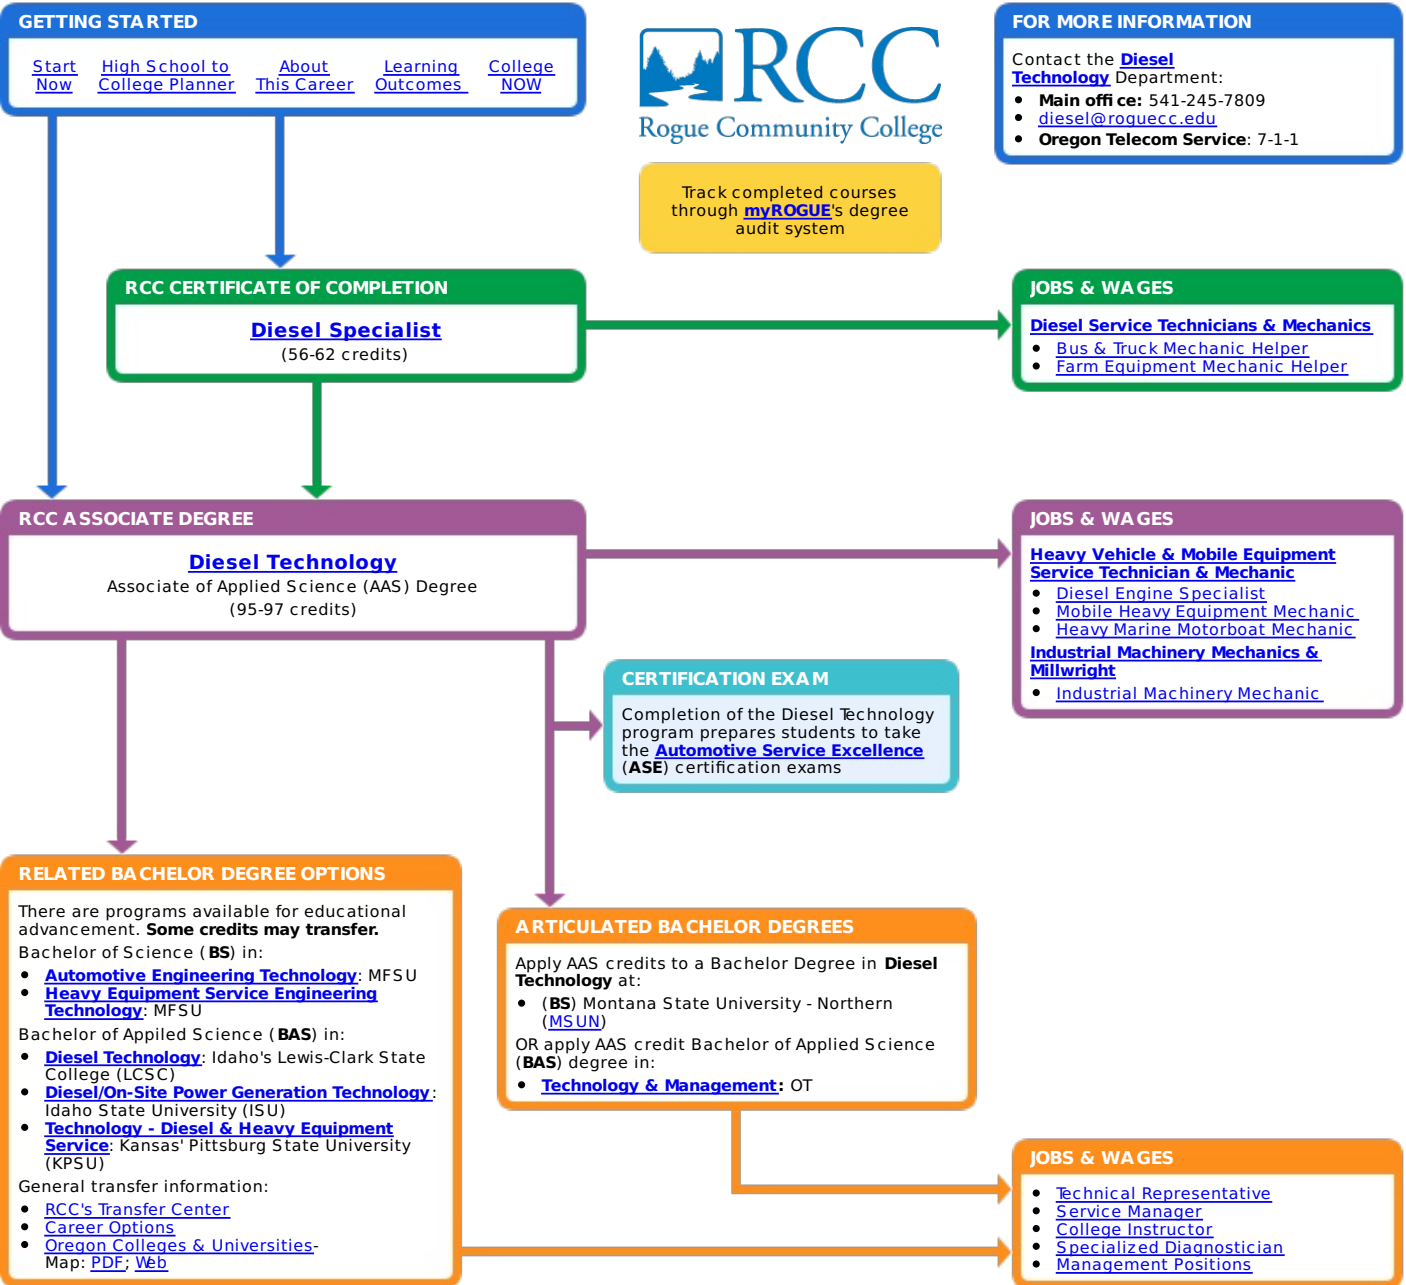

RCC CAREER PATHWAYS Diesel Technology

Oregon Skill Set: Industrial and Engineering Systems

OTHER RESOURCES

National Automotive Technician Education Foundation:
 Certify Technicians in various fields of Automotive Technology

PLEASE SEND COMMENTS OR CORRECTIONS TO [ROADMAP HELPDESK](#)

www.roquecc.edu Grants Pass: 541-956-7500 Medford: 541-245-7500

Last Update: 6/14/2019

Rogue Community College does not discriminate in any programs, activities, or employment practices on the basis of race, color, religion, ethnicity, use of native language, national origin, sex, sexual orientation, gender identity, marital status, disability, age, pregnancy, or any other status protected under applicable federal, state, or local laws. For further policy information and for a full list of regulatory specific contact persons visit the following webpage: www.roquecc.edu/nondiscrimination