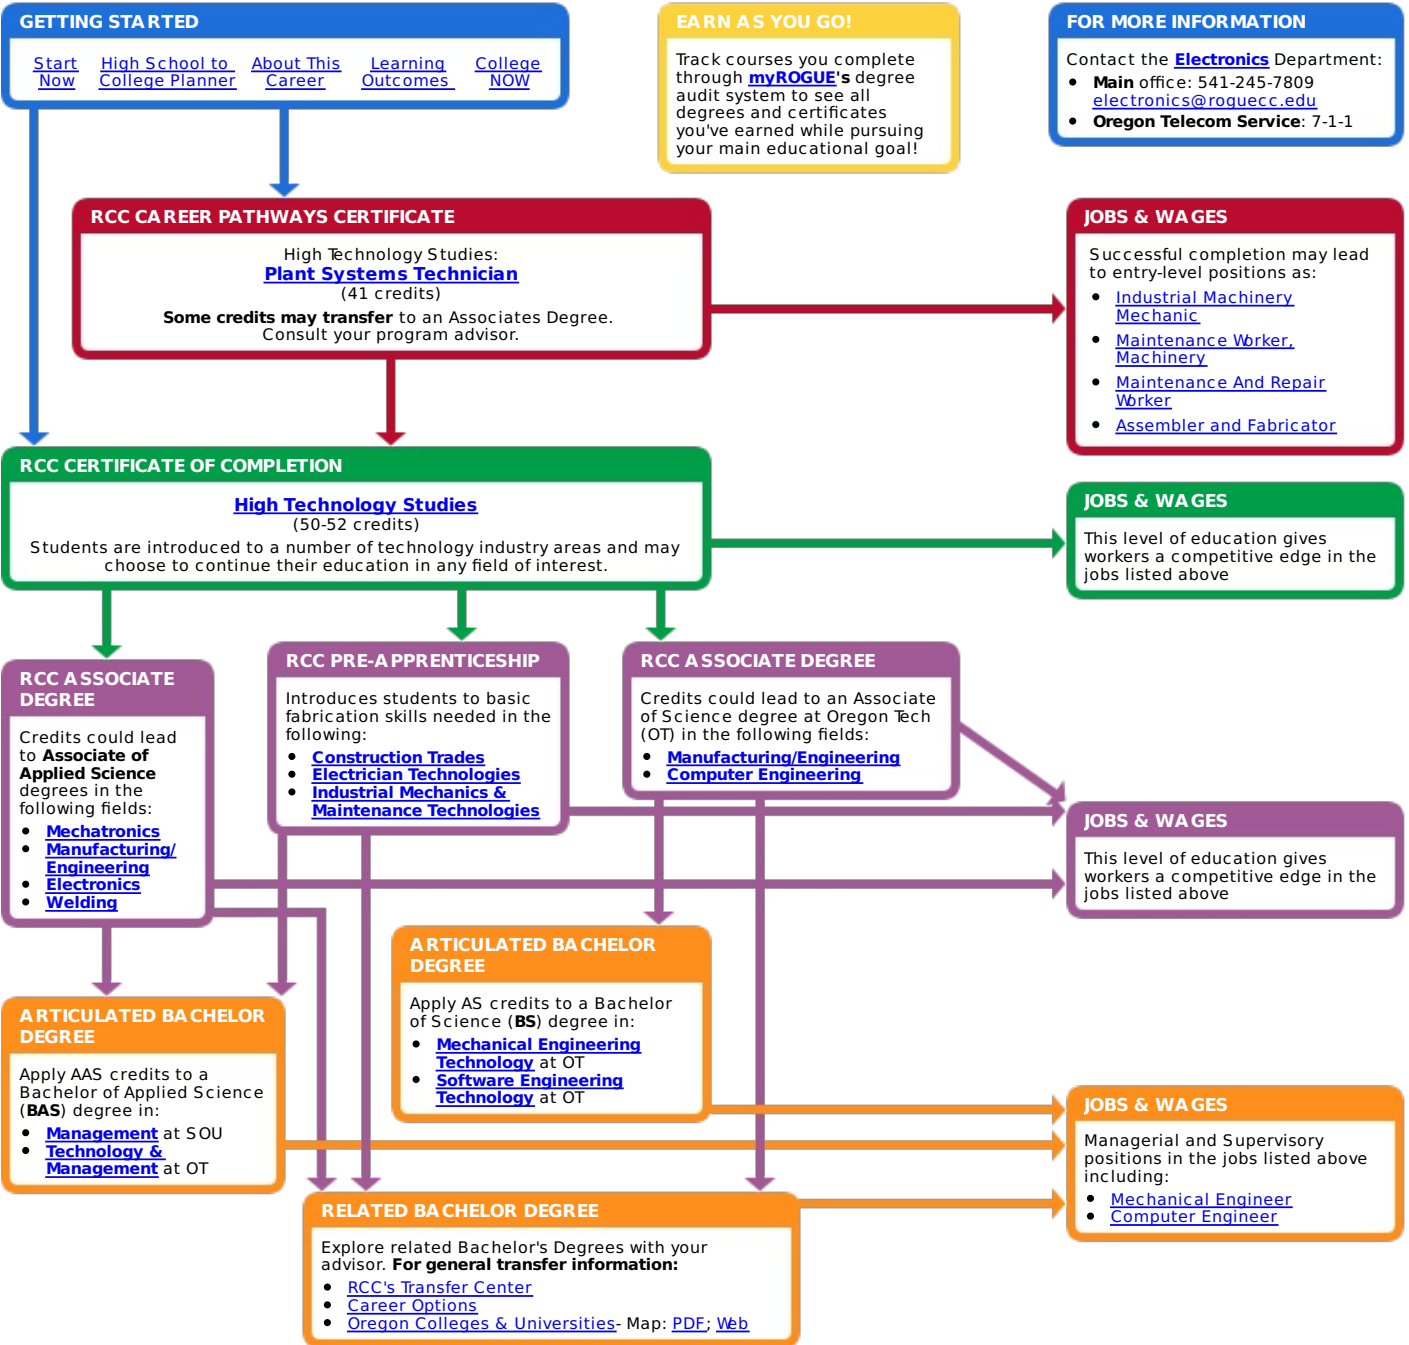

RCC CAREER PATHWAYS High Technology: Plant Systems Tech

Oregon Skill Set: Industrial and Engineering Systems

ADVISORY COMMITTEE

Boise Cascade: R. J. Roberts, Chris Seymour, Tom Enloe; Timber Products: John Underwood; Swanson Group: Dave Anderson, Ken Tocher; Murphy Plywood Company: Scott Prowell; Sierra Pine: Tanya Haakinson, RCC: Kirk Gibson, Tom Miller